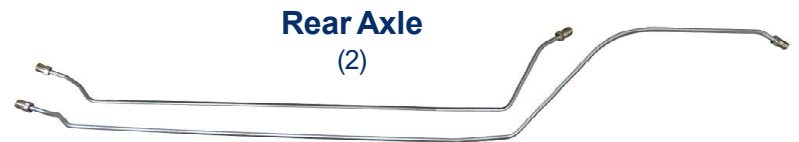

CNB67D6/SCNB67D6 - 10pc

CNB62D1/SCNB62D1 - CNB66D1/SCNB66D1 - CNB6706/SCNB6706

1962-67 Chevy II/Nova Power Disc Conversion*

Inline tube

The Professional Restorers #1 Choice

www.inlinetube.com

*Designed for easier shipping/installation for vehicles converted to front disc.
Images are for identification purposes and are not to scale.