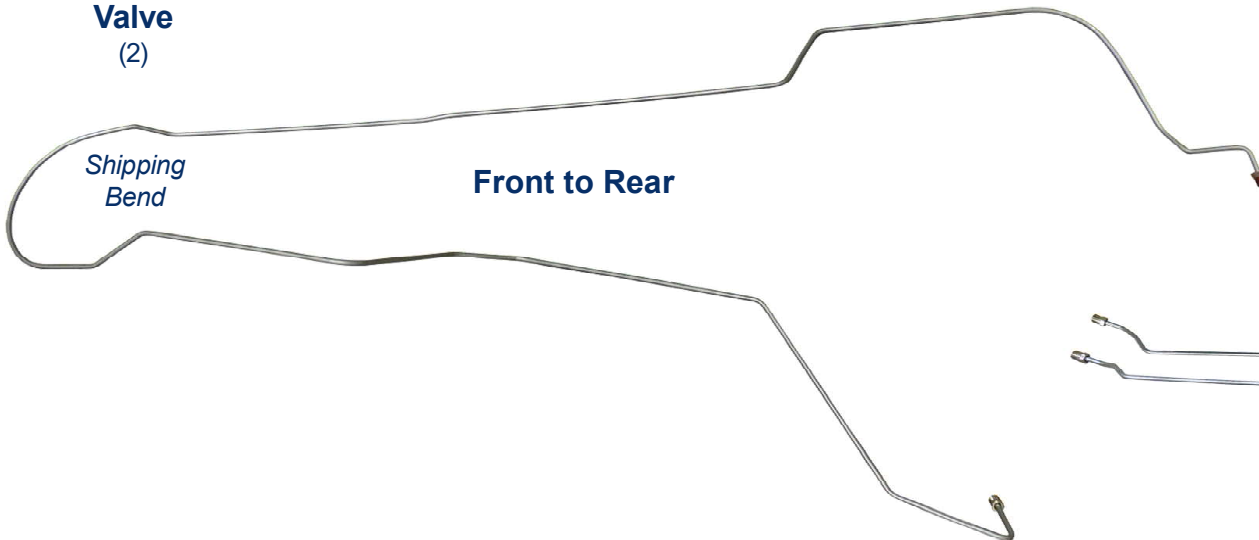

CNB67D6/SCNB67D6 - 10pc

CNB62D1/SCNB62D1 - CNB66D1/SCNB66D1 - CNB6706/SCNB6706

1962-67 Chevy II/Nova Power Disc Conversion*

Inline tube

The Professional Restorers #1 Choice

www.inlinetube.com

*Designed for easier shipping/installation for vehicles converted to front disc.
Images are for identification purposes and are not to scale.