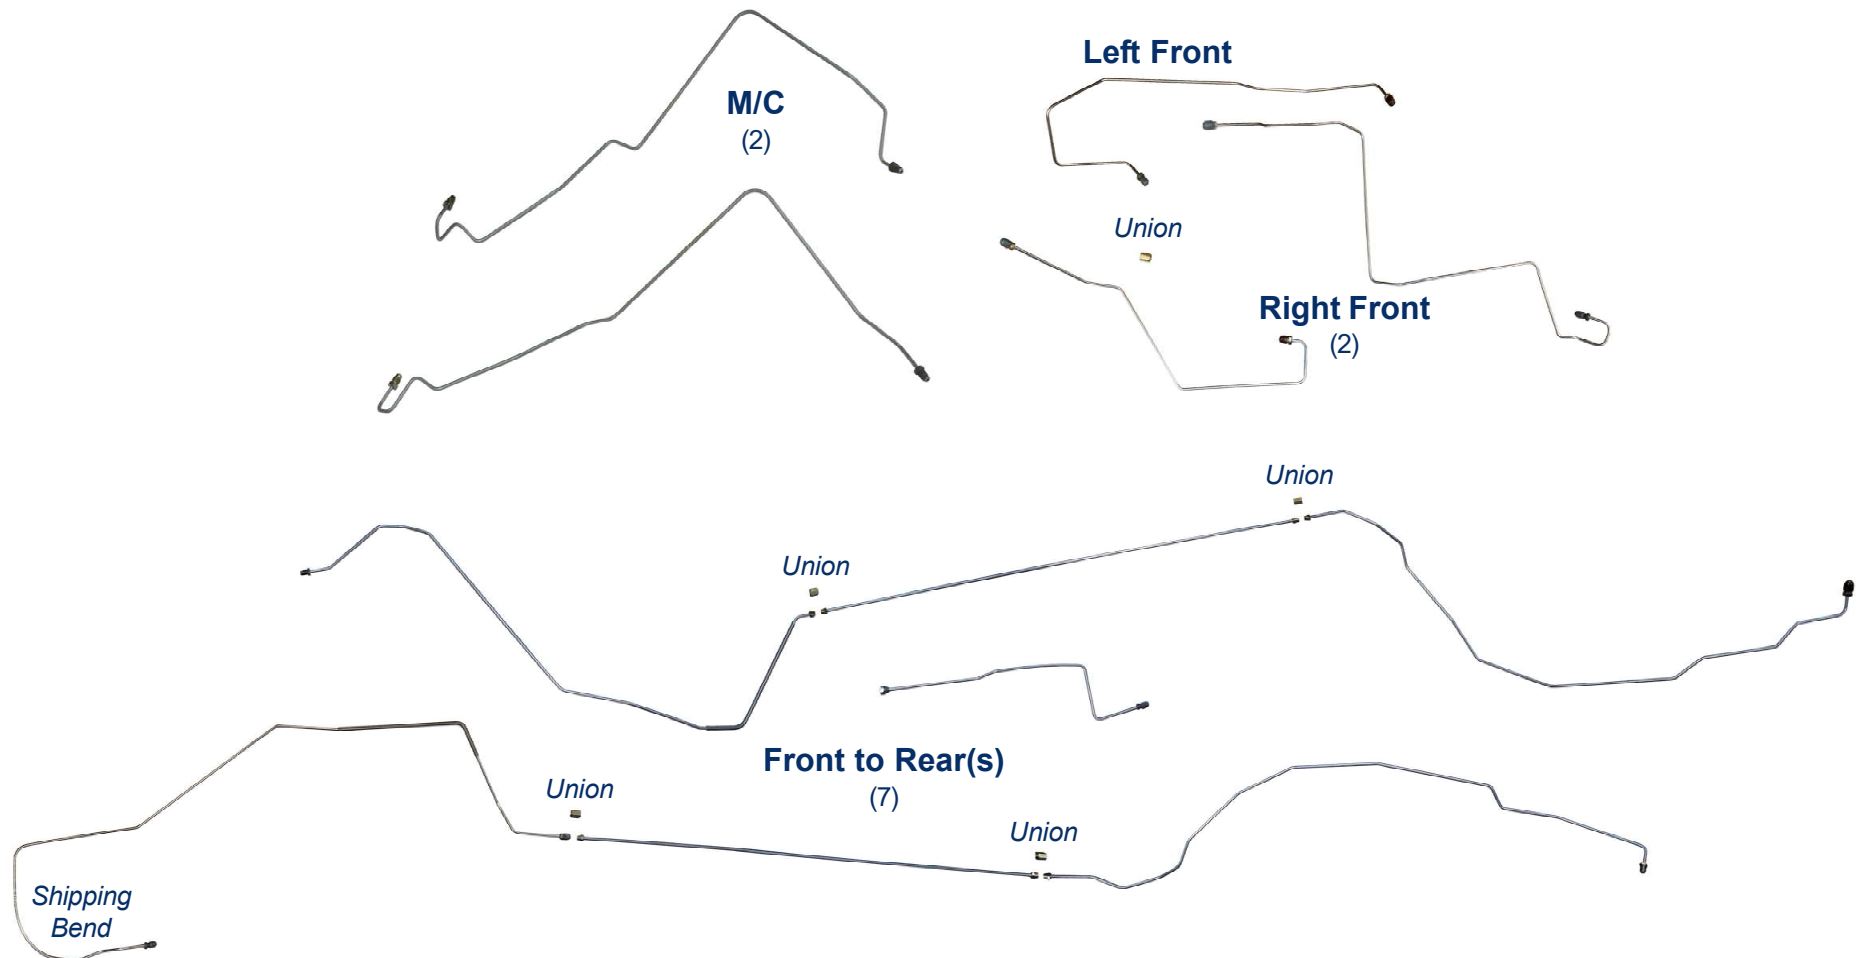

CHB9701/SCHB9701 - 12pc (+ five unions)

1997-03 Chevrolet Malibu Front Disc/Rear Drum (Top of ABS)*

OAB9701/SOAB9701 - 12pc (+ five unions)

1997-99 Oldsmobile Cutlass Front Disc/Rear Drum (Top of ABS)*

PAB9901/SPAB9901 - 12pc (+ five unions)

1999-05 Pontiac Grand Am GT/SE, 2000-04 Oldsmobile Alero Four-Wheel Disc (Top of ABS)*

Inline tube

The Professional Restorers #1 Choice

www.inlinetube.com

*Re-designed for easier shipping/installation of factory brake lines for unmodified vehicles using original components.

Images are for identification purposes and are not to scale.

rev. 9-19
© Inline Tube 2019