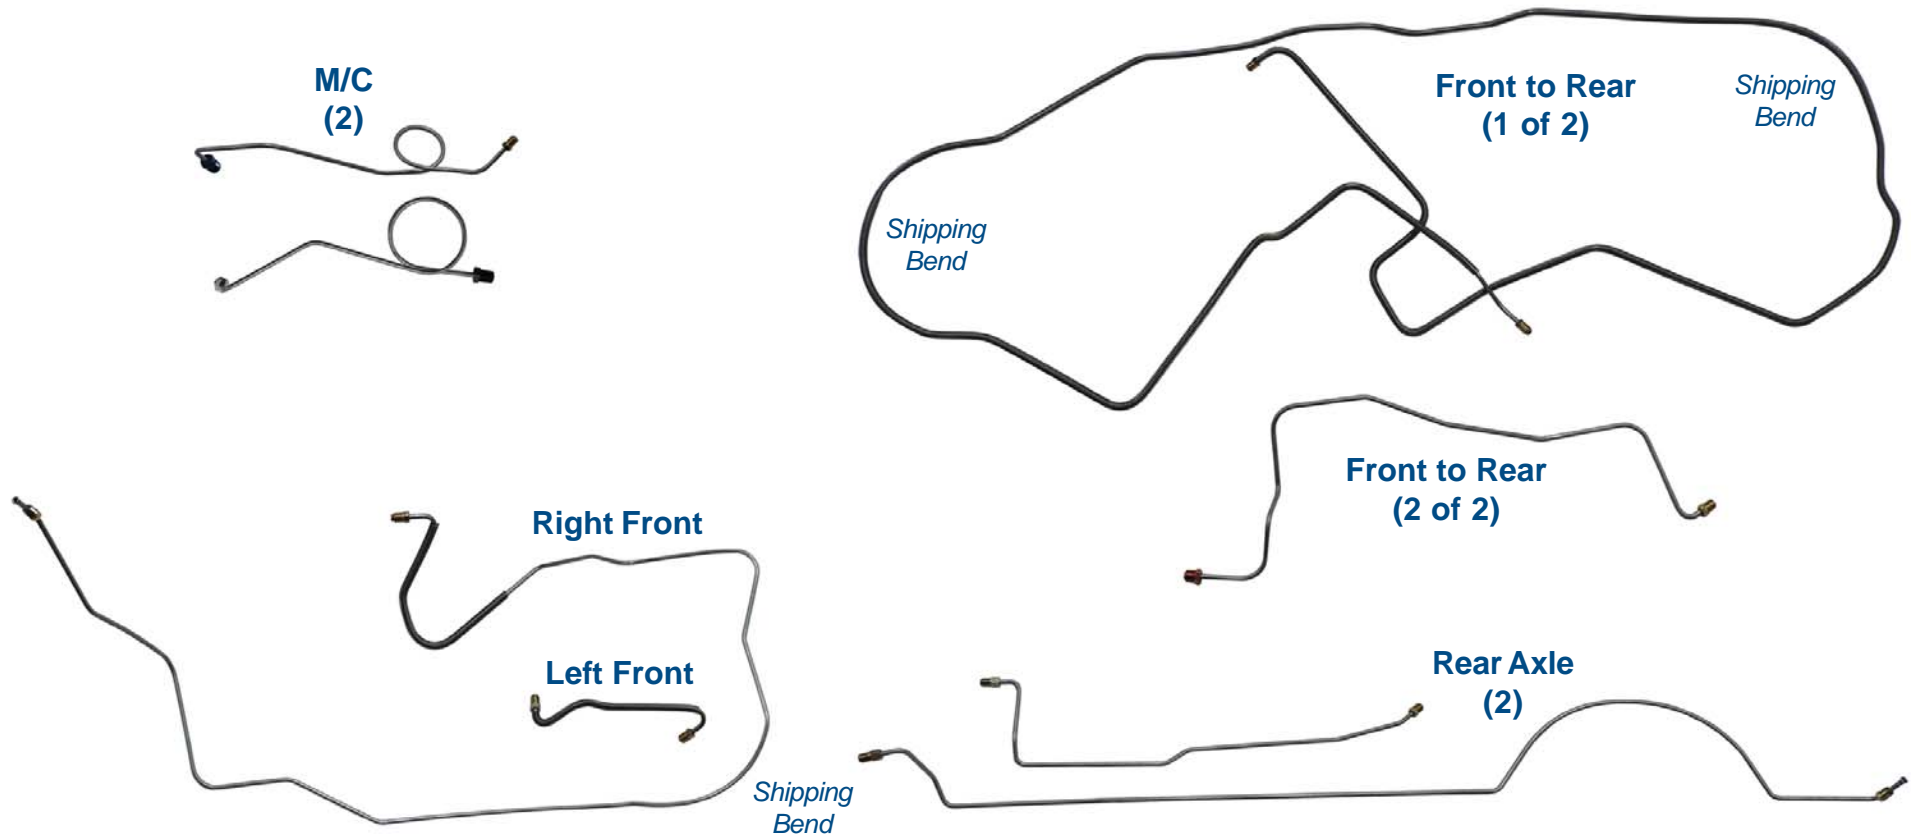

Pn# - SPUB6903 / PUB6903- 8pc Line Set.
1969-70 Plymouth Fury I/II/III/Sport Fury Power Disc*

*Reproduction of factory brake lines for unmodified vehicles using original components.
Images are for identification purposes and are not to scale.