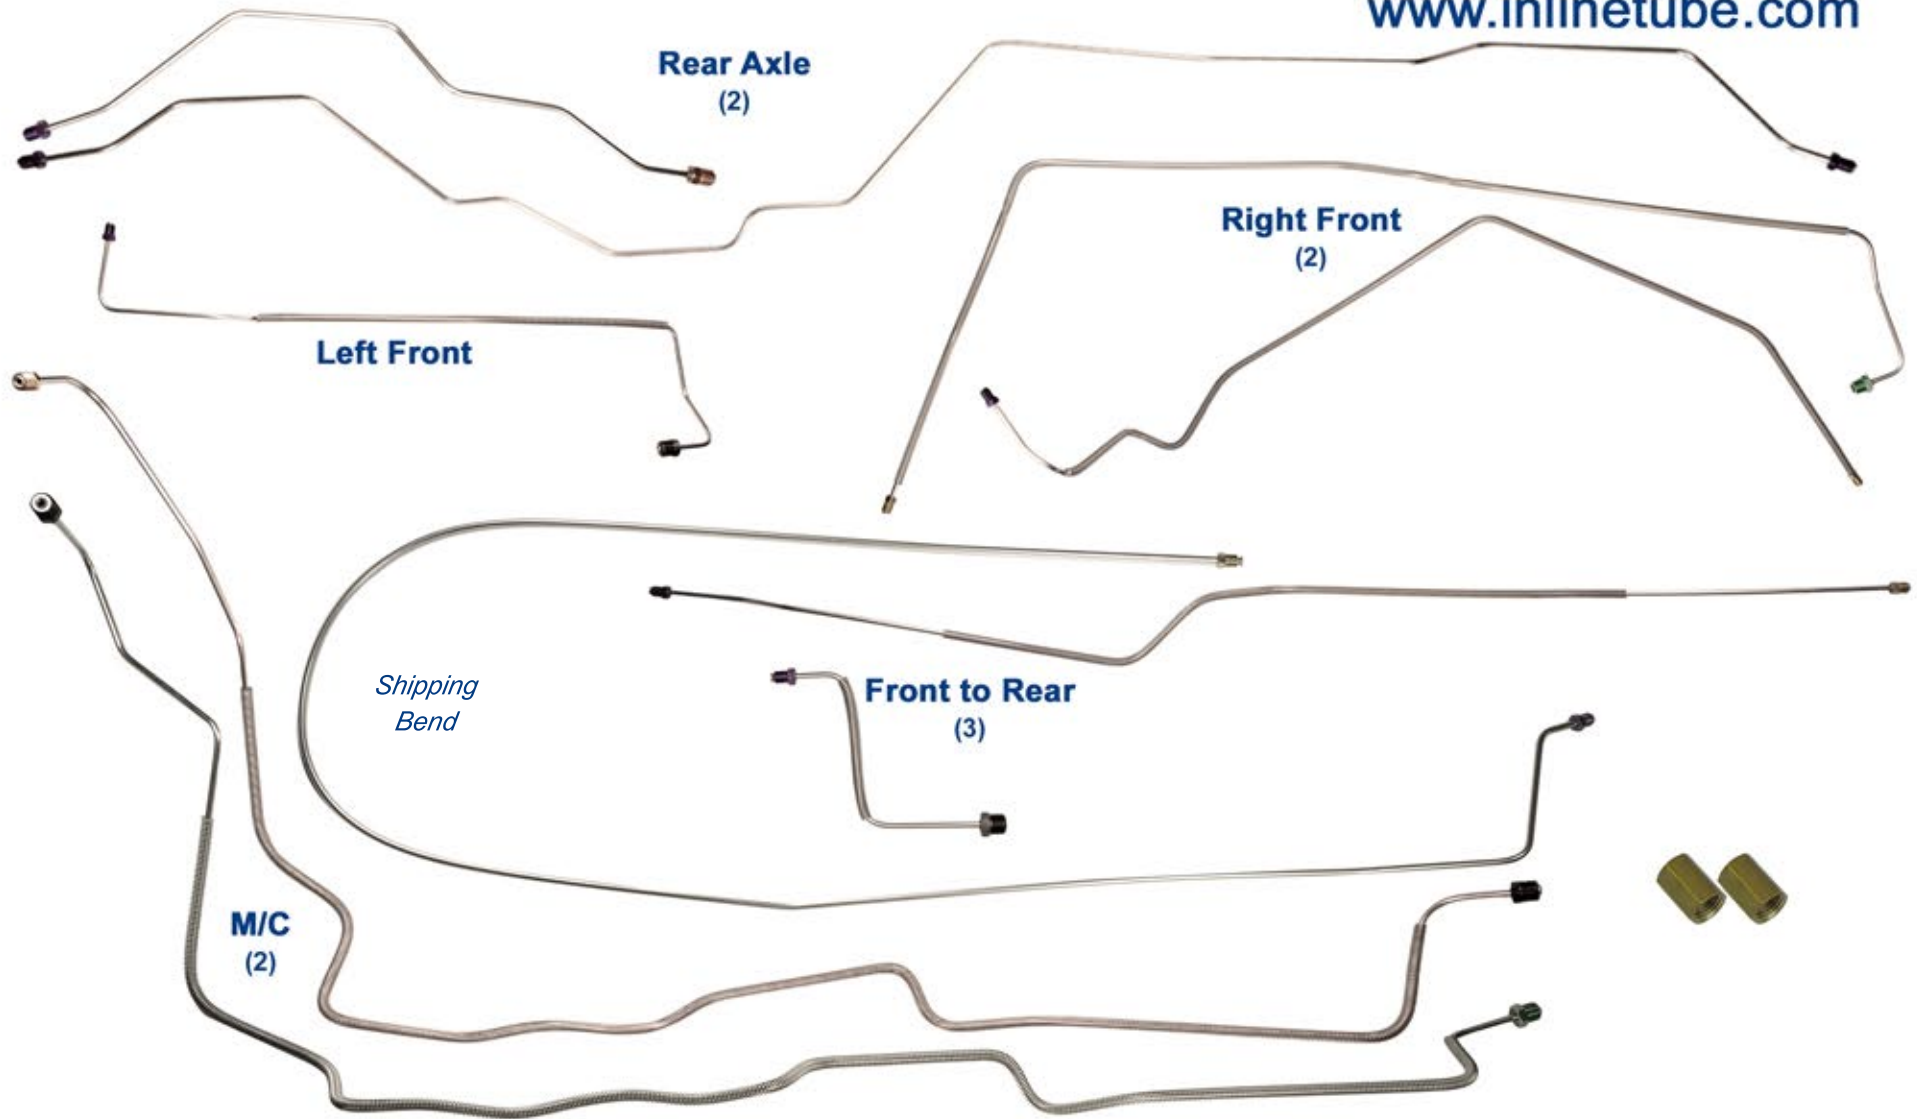

**FEB9501/SFEB9501 - 8pc**

1992-00 Ford Econoline 150 Complete Brake Line Kit 8pc, OE Steel  
1992-00 Ford Econoline 150 Complete Brake Line Kit 8pc, Stainless

**Inline tube**

**The Professional Restorers #1 Choice**

[www.inlinetube.com](http://www.inlinetube.com)

\*Re-designed for easier shipping/installation of factory brake lines for unmodified vehicles using original components.  
*Images are for identification purposes and are not to scale.*