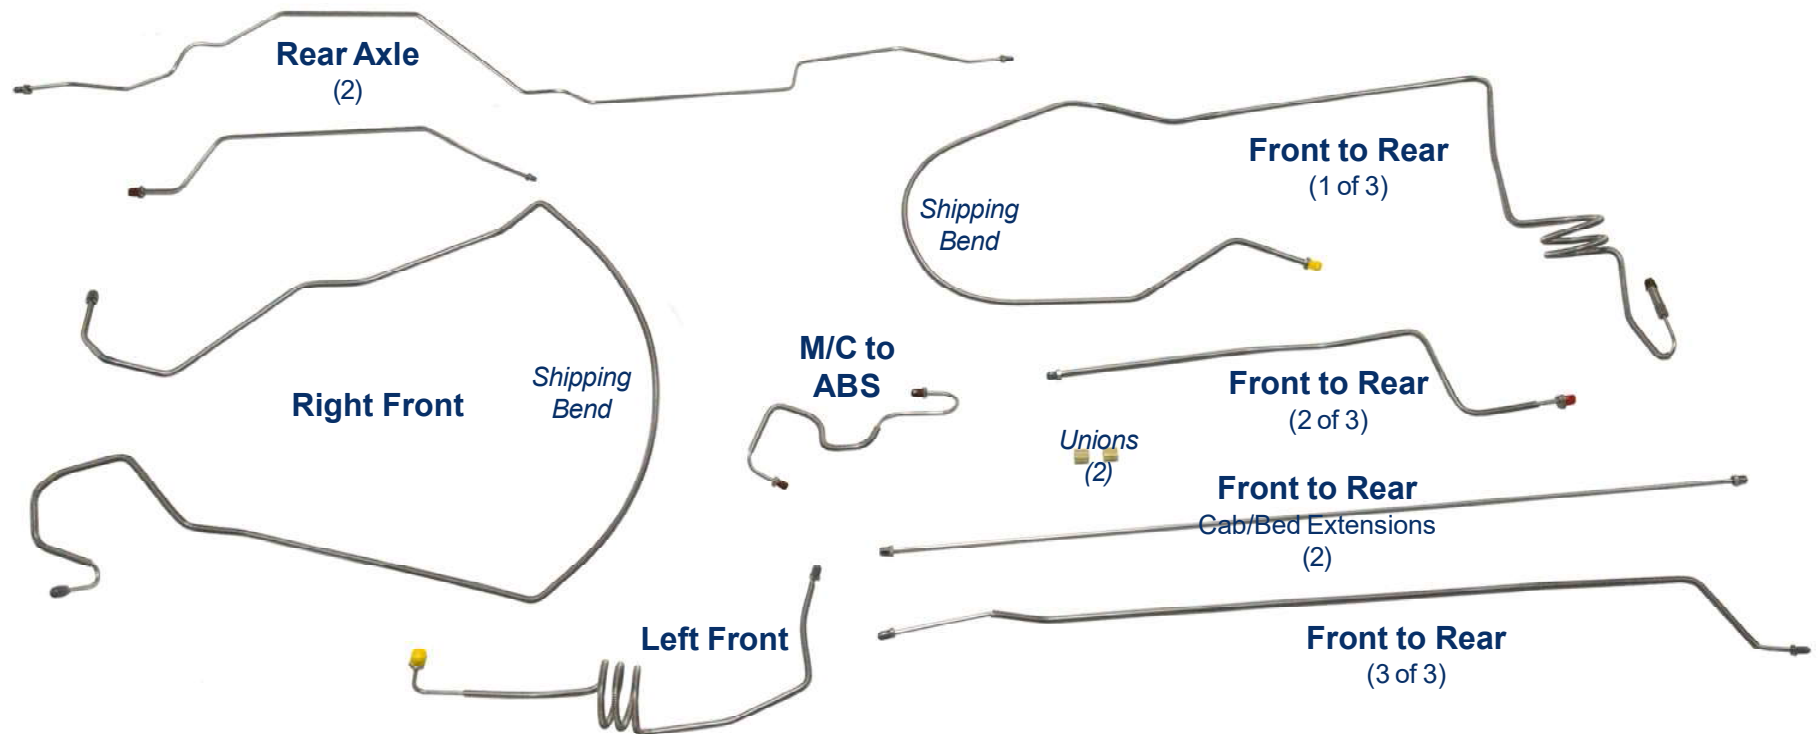

SFRB9743 - 8pc (+ two unions)

1997-03 F150 4WD Std. Cab Shortbed w/Two-Wheel Rear Drum ABS*

SFRB9744 - 9pc

1997-03 Ford F150 4WD Std. Cab Longbed w/Two-Wheel Rear Drum ABS*

SFRB9745 - 9pc

1997-03 Ford F150 4WD Ext. Cab Shortbed w/Two-Wheel Rear Drum ABS*

SFRB9746 - 9pc

1997-03 Ford F150 4WD Ext. Cab Longbed w/Two-Wheel Rear Drum ABS*

Inline tube

The Professional Restorers #1 Choice

www.inlinetube.com

*Re-designed for easier shipping/installation of factory brake lines for unmodified vehicles using original components.
Images are for identification purposes and are not to scale.