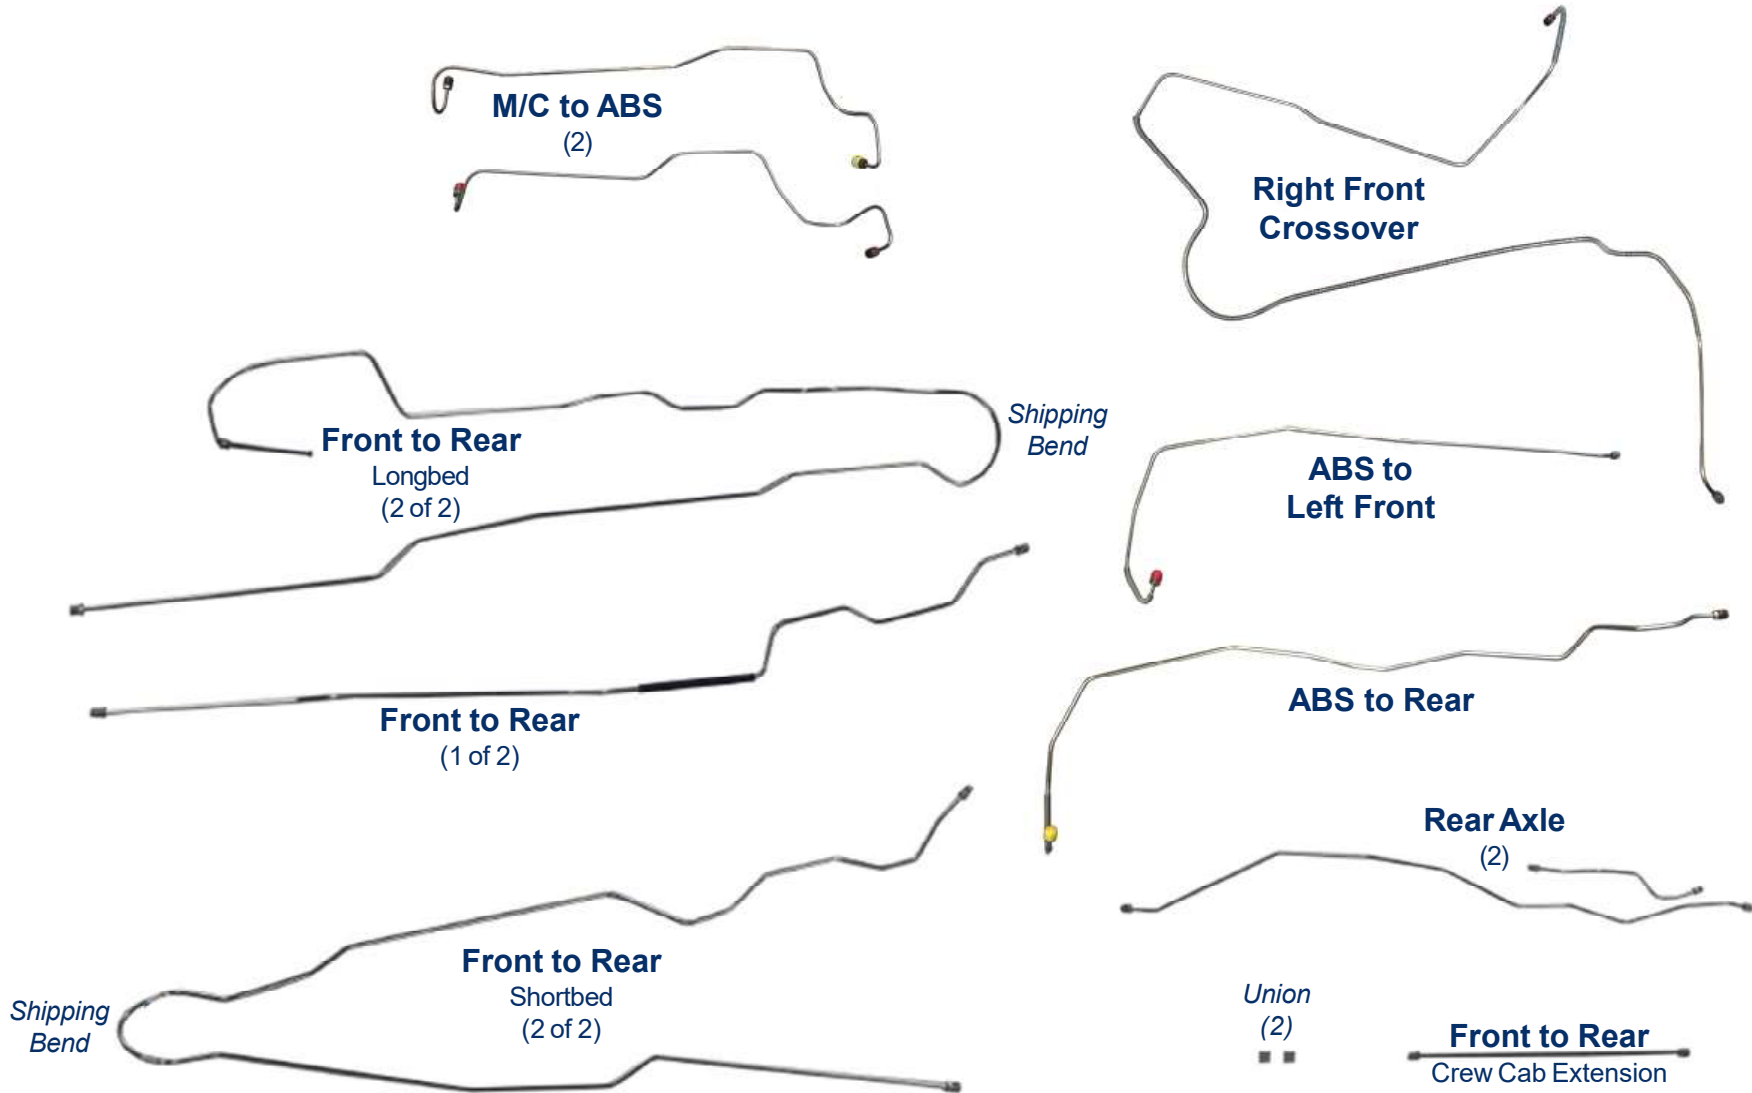

SFRB9951 - 11pc (+ two unions)

1999-03 Ford F250/350 2/4WD Ext./Crew Cab Short/Longbed w/Four-Wheel ABS Power Disc*
(Top Right (PS) of ABS Routing)

Inline tube

The Professional Restorers #1 Choice

www.inlinetube.com

*Re-designed for easier shipping/installation of factory brake lines for unmodified vehicles using original components.

Images are for identification purposes and are not to scale.