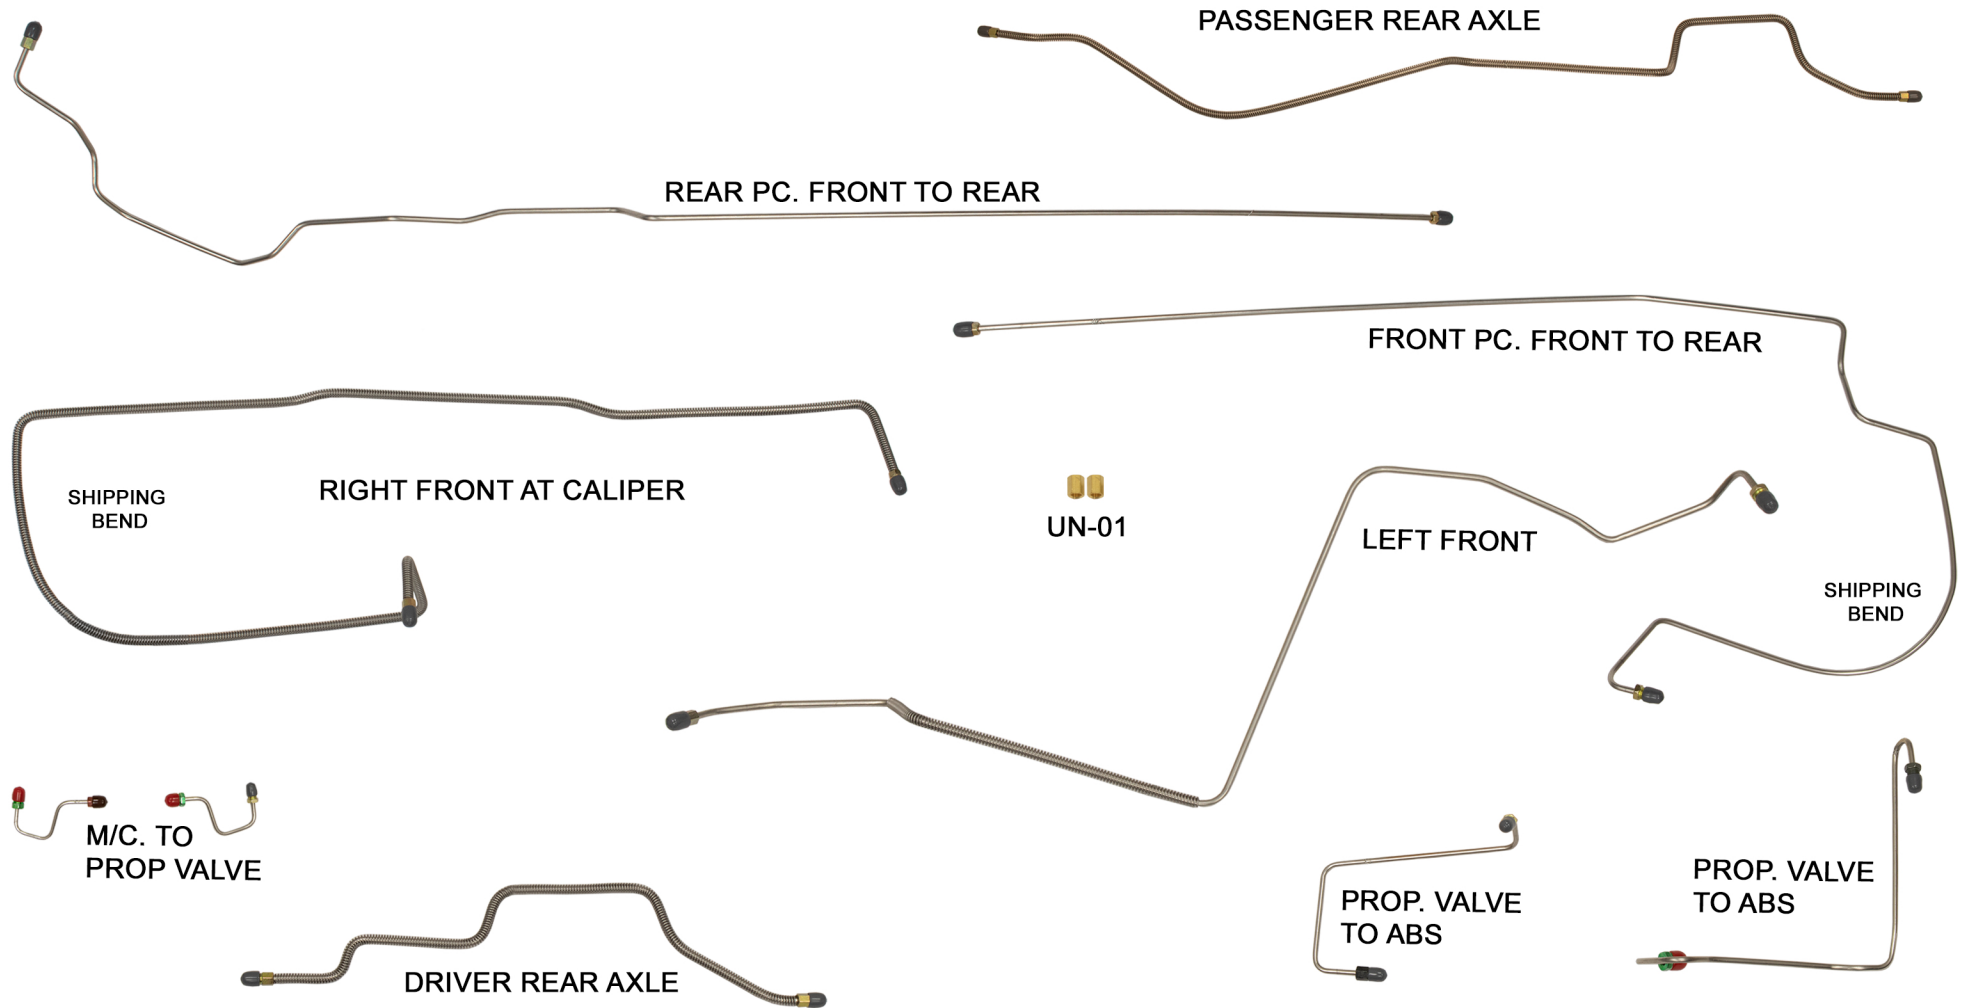

(S) JPB9301

1993-94 Jeep Wrangler YJ w/ABS
Complete Power Brake Line Kit 11pc

*Re-designed for easier shipping/installation of factory brake lines for unmodified vehicles using original components.
Specific applications may not require all pieces provided.
Images are for identification purposes and are not to scale.