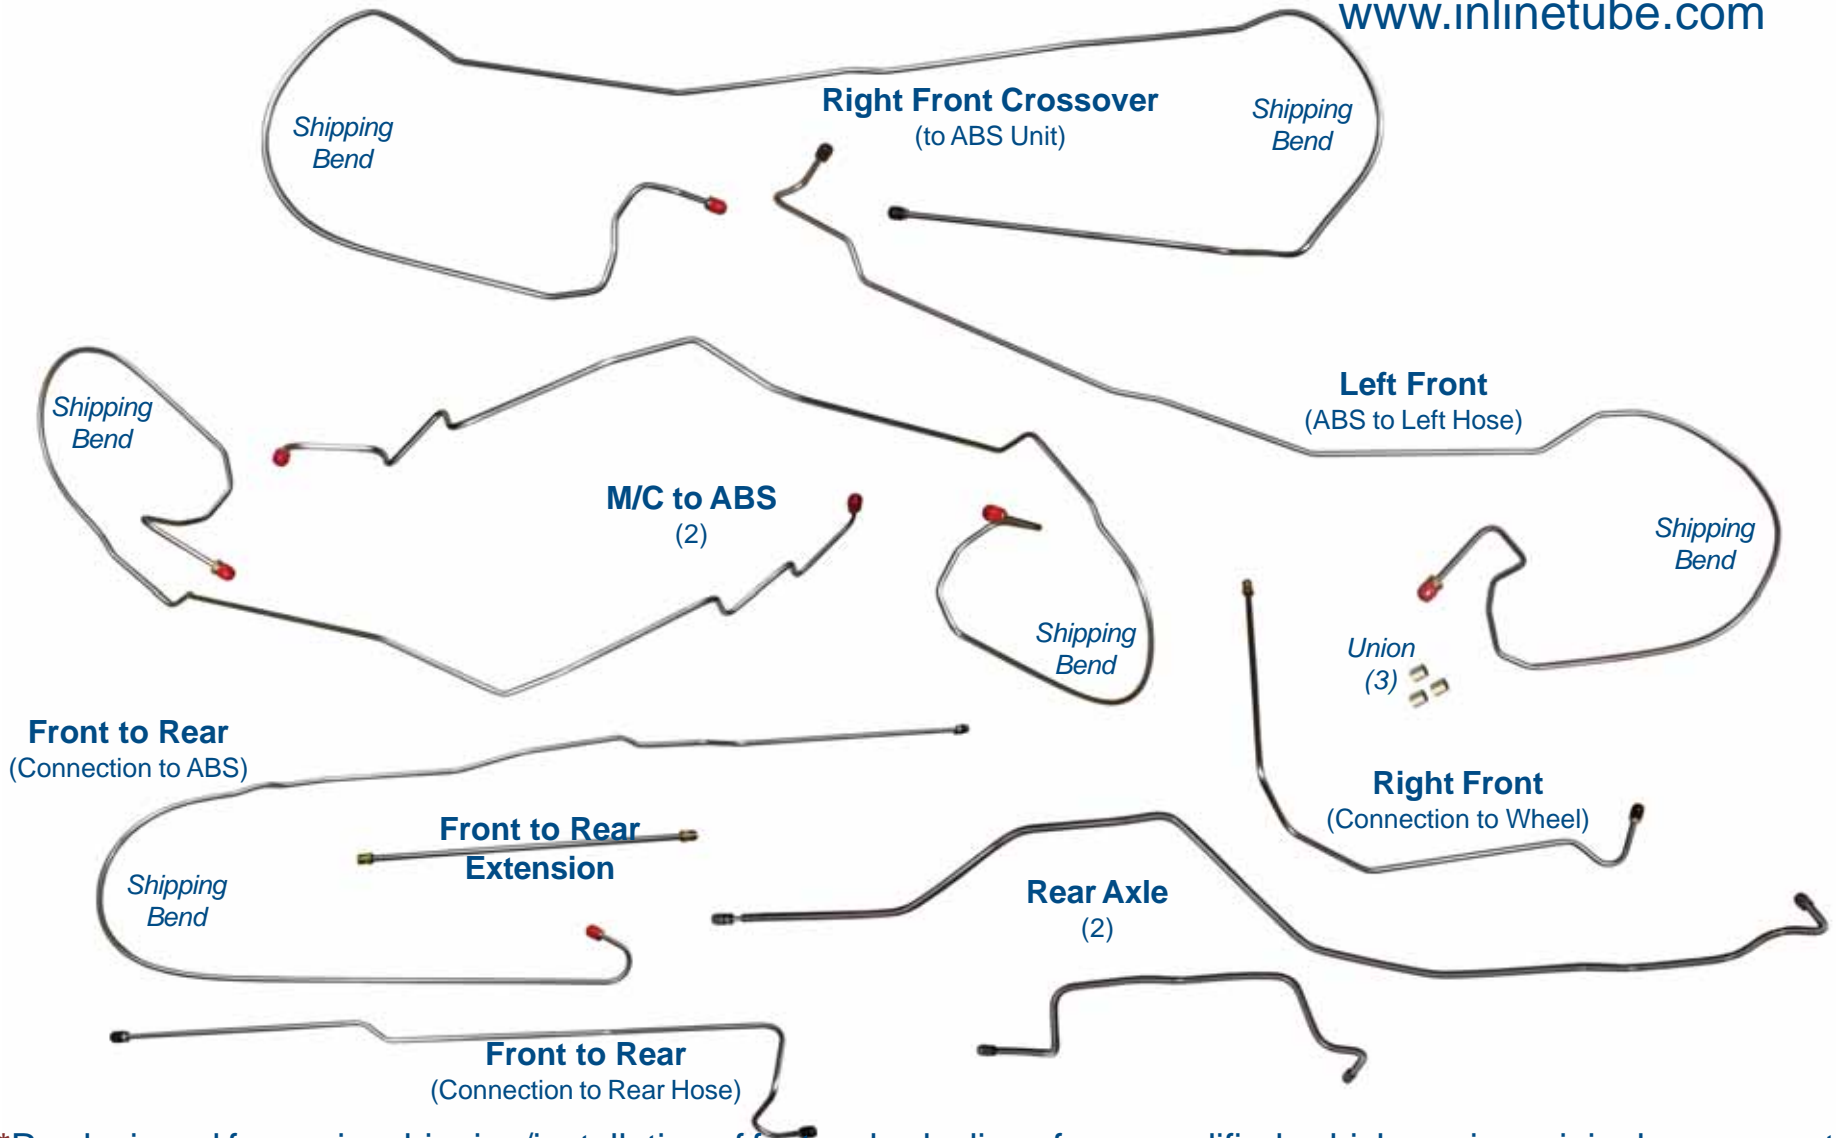

SNTB1006 - 13pc (+ three unions)

1999-02 Chevrolet/GMC 2WD 1500 All Cab/Bed Sizes*

www.inlinetube.com

*Re-designed for easier shipping/installation of factory brake lines for unmodified vehicles using original components. Specific applications may not require all pieces provided.

Images are for identification purposes and are not to scale.