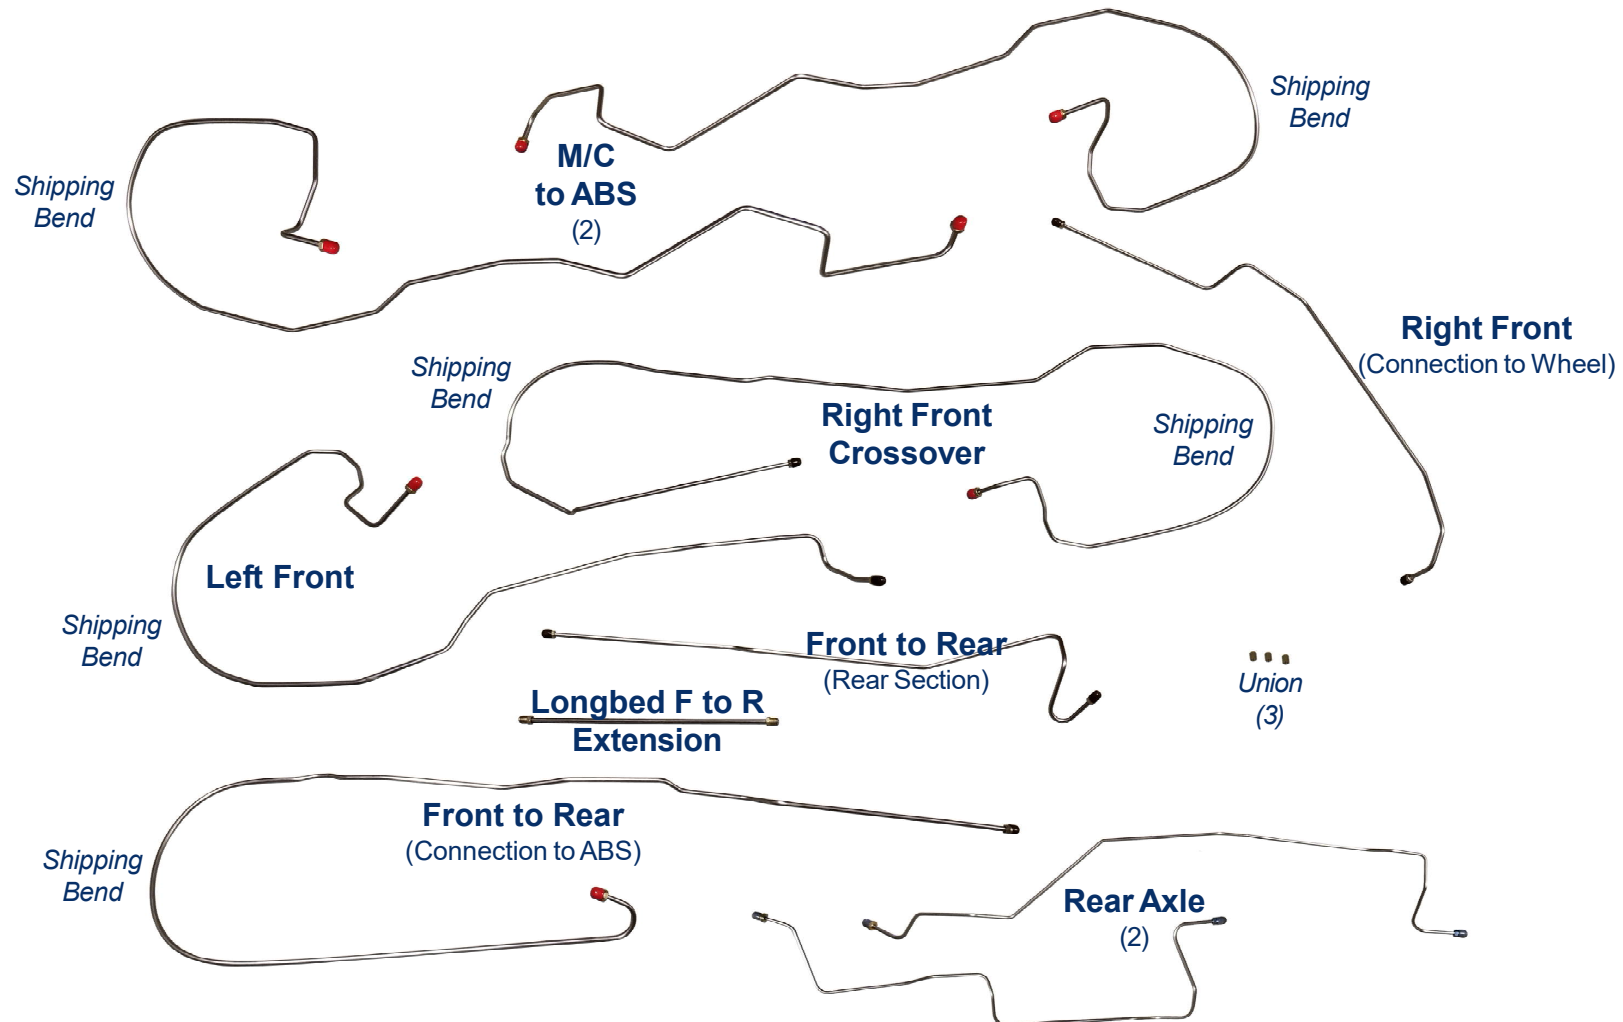

SNTB1016 - 10pc (+ three unions)

2005-07 Chevrolet Silverado/GMC Sierra 1500 4WD Ext. Cab Long/Shortbed
w/Front Disc/Rear Drum*

Inline tube

The Professional Restorers #1 Choice

www.inlinetube.com

*Re-designed for easier shipping/installation of factory brake lines for unmodified vehicles using original components.

Specific applications may not require all pieces provided.

Images are for identification purposes and are not to scale.

rev. 8-19

© Inline Tube 2019